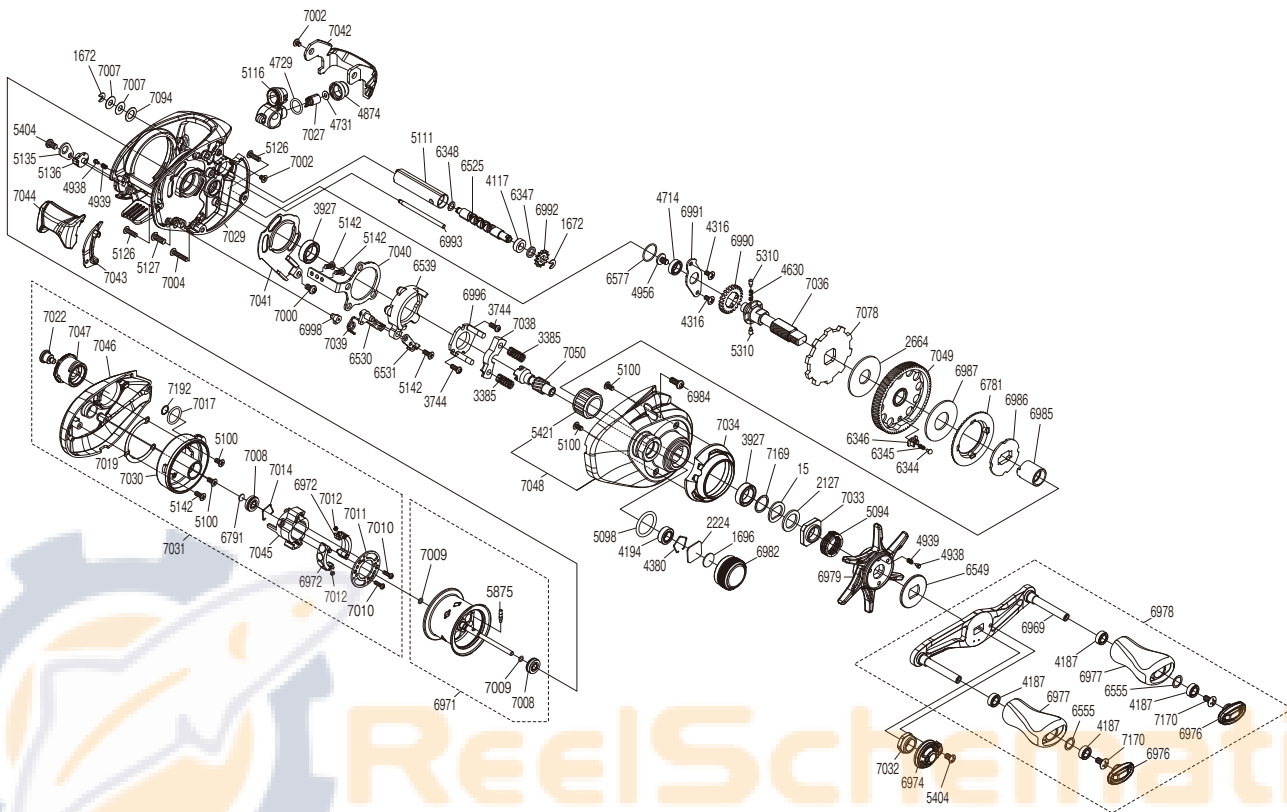

SHIMANO

ALDEBARAN

22ALBFHGR

(51RL451A30X)

#	Part No.	Description	#	Part No.	Description	#	Part No.	Description
0015	10D60	Drag Spring Washer	6345	10J8A	Click Spring	7009	10E7H	O Ring
1672	105NC	E Lock	6346	10J87	Drag Click Pin Holder	7010	10EEA	Screw
1696	10896	Cast Control Spacer	6347	10J1J	Washer	7011	10TK4	Brake Set Plate
2127	10J1N	Star Drag Spacer	6348	10GHF	Washer	7012	10DGJ	Brake Spring
2224	1085F	Cast Control Spacer	6525	10EET	Worm Shaft	7014	101A9	Bearing Retainer
2664	10CJ4	Drag Washer	6530	10RVS	Clutch Pawl A	7017	100KS	O Ring
3385	104BJ	Yoke Spring	6531	10RWM	Clutch Pawl B	7019	10SBH	Washer
3744	10LVH	Screw	6539	10SX6	Clutch Cam	7022	101A7	Screw
3927	10EX8	Ball Bearing	6549	101JC	Star Drag Click Plate	7027	100BT	Line Guide Pawl
4117	10PXY	Bushing	6555	104FH	Washer	7029	10E8S	Frame Assembly
4187	104VX	Ball Bearing	6577	10SZ4	O Ring	7030	10RDU	Dial Case Assembly
4194	105BP	Ball Bearing	6781	10JB0	Drag Click Ratchet	7031	10RDV	Left Side Plate Assembly
4316	10MT2	Screw	6791	1085H	Spacer B	7032	10EE5	Handle Nut
4380	1057X	Retainer	6969	10E7B	Handle Shank Assembly	7033	10EDV	Star Drag Nut
4630	10JDX	Idle Gear Spring	6971	10E7D	Spool Assembly(With Bearing)	7034	10EE9	Clutch Button Attachment
4714	104JZ	Ball Bearing	6972	10E7E	Magnet Holder Assembly	7036	10EE8	Drive Shaft
4729	108WQ	O Ring	6974	10RZU	Handle Nut Plate	7038	1004W	Yoke
4731	10CFV	Washer	6976	10SML	Handle Knob Seal	7039	10RRB	Clutch Pawl Spring
4874	10FJB	Pawl Cap	6977	1004X	Handle Knob	7040	10EE7	Clutch Plate
4938	10B27	Click Pin	6978	10SN3	Handle Assembly	7041	10RZB	Clutch Guard
4939	10988	Click Spring	6979	10RZT	Star Drag	7042	10EEJ	Level Wind Protector
4956	10PVT	Screw	6982	10RZP	Cast Control Cap	7043	10EDW	Clutch Bar Guide
5094	10A78	Star Drag Spring	6984	10SMM	Screw	7044	10RZD	Clutch Button
5098	10LA9	O Ring	6985	10RZH	Roller Clutch Inner Tube	7045	10RZA	Brake Holder
5100	1055J	Screw	6986	10D55	Pressure Plate	7046	10RZ9	Left Side Plate
5111	10NFW	Level Wind Guard	6987	10CKS	Drag Washer	7047	10EED	Br Dial
5116	10NYH	Line Guide Pawl Holder Assembly	6990	10EE3	Idle Gear	7048	10E9T	Right Side Plate Assembly
5126	1055A	Screw	6991	10RZG	Drive Shaft Retainer	7049	10RZE	Drive Gear
5127	103DF	Screw	6992	10EEL	Idle Gear	7050	10RZS	Pinion Gear
5135	10BGQ	Cam Lever Retainer	6993	10RZL	Stabilizer Bar	7078	10R5Z	Anti-Reverse Ratchet
5136	10BAU	Side Plate Cam Lever	6996	10EE6	Clutch Cam Retainer	7094	10J4L	Washer
5142	10559	Screw	6998	10EDY	Clutch Spring Holder	7169	10EFM	Bearing Washer
5310	10HJG	Idle Gear Pin	7000	10DSZ	Screw	7170	10DQN	Screw
5404	10DN7	Screw	7002	10S2Y	Screw	7192	10U1C	Washer
5421	10TM8	Roller Clutch Bearing	7004	10TGT	Screw			
5875	10MCZ	Spool Clutch Pin	7007	10E7G	Washer			
6344	10C0T	Drag Click	7008	10RUC	Ball Bearing	6806	10TR6	Nok Oil (Accessory)